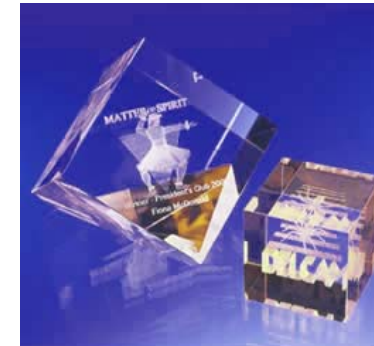

Cube Slant  
50x50x50 mm  
80x80x80 mm  
Prices from £31

Steeple  
155x70x60 mm  
Prices from £158

Dome Tower  
120x60x60 mm  
175x75x75 mm  
Prices from £145

THC has the capacity to deal with both individual pieces as well as large volume runs. Our team of designers will create your 3D image from whatever information you have available whether that's photographs, architectural plans, a letterhead, a jpeg, bitmap, ai or eps for logos or even a hand drawing. Alternatively if you have 3D data available from a CAD package we can use this data in a DXF, IGES, STL, 3DS format.

Each crystal is supplied in a navy blue high quality satin lined presentation gift box with a white sleeve around the outside. Gift boxes and sleeves can be branded to your requirements

The intricately detailed 3D design is created using the power of laser light to form a series of microdots within the crystal. By controlling the movement of the beam and the microdot density we can produce an intriguing and finely detailed design.