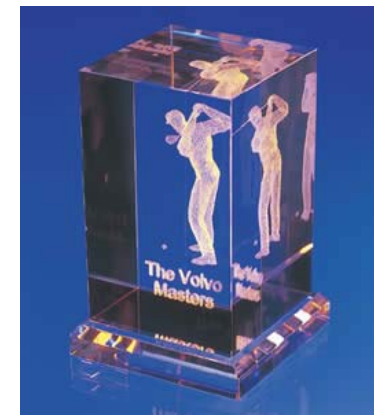

Cube Slant  
50x50x50 mm  
80x80x80 mm  
Prices from £31

Steeple  
155x70x60 mm  
Prices from £158

Dome Tower  
120x60x60 mm  
175x75x75 mm  
Prices from £145

THC has the capacity to deal with both individual pieces as well as large volume runs. Our team of designers will create your 3D image from whatever information you have available whether that's photographs, architectural plans, a letterhead, a jpeg, bitmap, ai or eps for logos or even a hand drawing. Alternatively if you have 3D data available from a CAD package we can use this data in a DXF, IGES, STL, 3DS format.

Each crystal is supplied in a navy blue high quality satin lined presentation gift box with a white sleeve around the outside. Gift boxes and sleeves can be branded to your requirements

The intricately detailed 3D design is created using the power of laser light to form a series of microdots within the crystal. By controlling the movement of the beam and the microdot density we can produce an intriguing and finely detailed design.